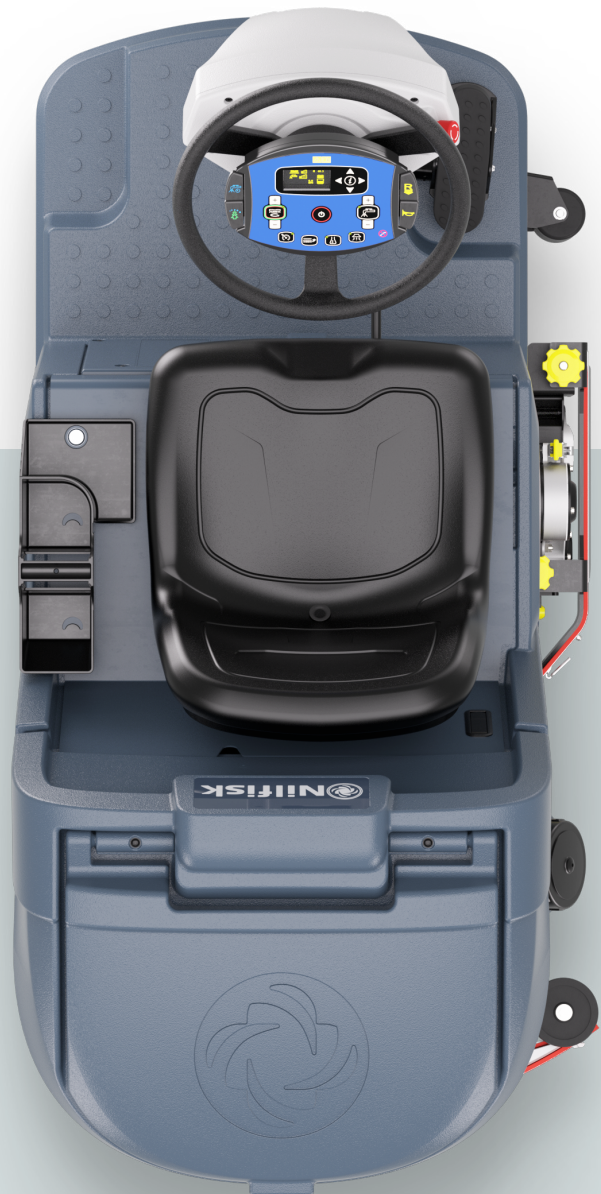

SC4000

Maneuverable mid-size ride-on scrubber dryer

NILFISK

Clean confined areas with ease

Agile, flexible, and easy to use

Perfect for cleaning both small and large areas as well as aisles.

With a more compact design, the SC4000 is capable of easy maneuverability in narrow spaces and is able to pass through standard-sized doorways. Designed to clean a wide variety of floor surfaces with its highly versatile two deck options and was developed with schools, hospitals, and retail stores in mind.

Mindful Cleaning Efficiency

Innovative technologies and functionalities that ensure high performance

Easy Operation All command functions are integrated into the steering wheel - quick access allows for seamless, on-the-go adjustments. Operator's hands are always in contact with the wheel.

Flexible and Quiet Clean inconspicuously any time due to best-in-class turning radius (166 cm), a compact profile, and low-decibel quiet operation.

ECOFLEX™

Ensure high-quality cleaning every time, regardless of dirt level. At the touch of a button, EcoFlex™ enables optimum cleaning results regardless of soil levels and saves detergent and water.

SMARTFLOW™

Reduce costs, minimize dump and refill cycles and maximize productivity with SmartFlow™, using up to 50% less water and detergent than similar machines.

Clean all areas with ease

Navigate doorways, up and down aisles or in open spaces
without missing a beat